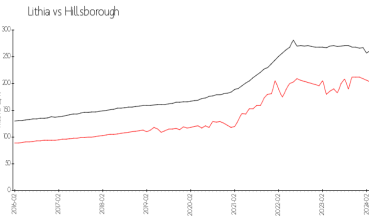

## Market Information

FishHawk Ranch Townhomes:	\$200/sq. ft.	Lithia:	\$200/sq. ft.
Lithia:	\$200/sq. ft.	Hillsborough:	\$251/sq. ft.