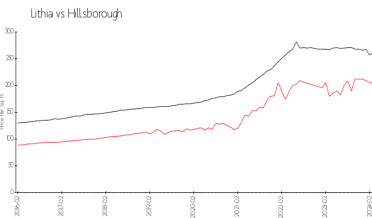

Unit 15784 Fishhawk Falls Dr - FishHawk Ranch Townhomes

15784 Fishhawk Falls Dr - 15810-15985 Fishhawk View Dr, Lithia, FL, Hillsborough 33547

Unit Information

MLS Number:	T3492132
Status:	ACTIVE
Size:	1,383 Sq ft.
Bedrooms:	3
Full Bathrooms:	2
Half Bathrooms:	1
Parking Spaces:	
View:	
Rental Price:	$2,200
List PPSF:	$2
Valuated Price:	$274,000
Valuated PPSF:	$198

The above valuated price is a baseline figure that does not take into account any specific renovation, upgrade, split, merge, or deterioration of the unit.

Building Information

Number of units:	340
Number of active listings for rent:	0
Number of active listings for sale:	3
Building inventory for sale:	0%
Number of sales over the last 12 months:	23
Number of sales over the last 6 months:	6
Number of sales over the last 3 months:	2

Building Association Information

FishHawk Ranch HOA
Rizzetta & Company, Inc.
9428 Camden Field Parkway
Riverview, FL 33578
PH: 813-533-2950

<http://fishhawkcdd.org/hoa/>

Market Information

FishHawk Ranch Townhomes:	$200/sq. ft.	Lithia:	$200/sq. ft.
Lithia:	$200/sq. ft.	Hillsborough:	$251/sq. ft.

Inventory for Sale

FishHawk Ranch Townhomes	1%
Lithia	1%
Hillsborough	2%

Avg. Time to Close Over Last 12 Months