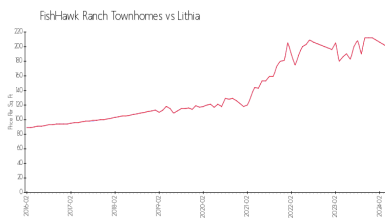

Building Association Information

FishHawk Ranch HOA
 Rizzetta & Company, Inc.
 9428 Camden Field Parkway
 Riverview, FL 33578
 PH: 813-533-2950

<http://fishhawkcdd.org/hoa/>

Market Information

FishHawk Ranch Townhomes:	\$200/sq. ft.	Lithia:	\$200/sq. ft.
Lithia:	\$200/sq. ft.	Hillsborough:	\$251/sq. ft.

Inventory for Sale

FishHawk Ranch Townhomes	1%
Lithia	1%
Hillsborough	2%

Avg. Time to Close Over Last 12 Months

FishHawk Ranch Townhomes
Lithia
Hillsborough

17 days
17 days
44 days