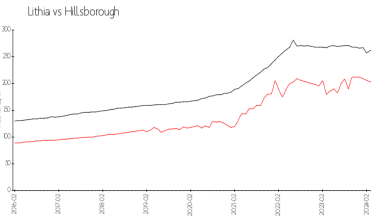

## Market Information

FishHawk Ranch Townhomes:	\$200/sq. ft.	Lithia:	\$200/sq. ft.
Lithia:	\$200/sq. ft.	Hillsborough:	\$251/sq. ft.