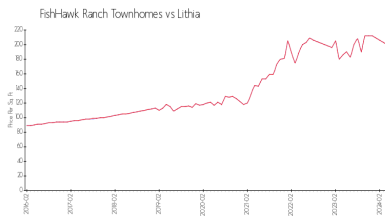

## Market Information

FishHawk Ranch Townhomes:	\$200/sq. ft.	Lithia:	\$200/sq. ft.
Lithia:	\$200/sq. ft.	Hillsborough:	\$251/sq. ft.