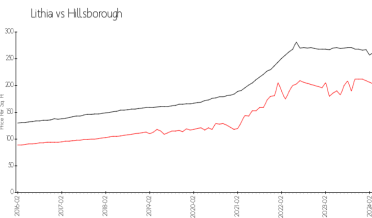

## Market Information

FishHawk Ranch Townhomes:	\$200/sq. ft.	Lithia:	\$200/sq. ft.
Lithia:	\$200/sq. ft.	Hillsborough:	\$251/sq. ft.