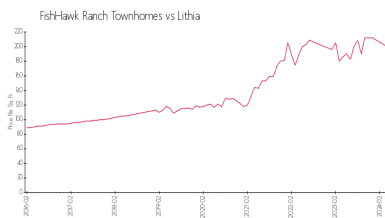

## Market Information

FishHawk Ranch Townhomes:	\$200/sq. ft.	Lithia:	\$200/sq. ft.
Lithia:	\$200/sq. ft.	Hillsborough:	\$251/sq. ft.