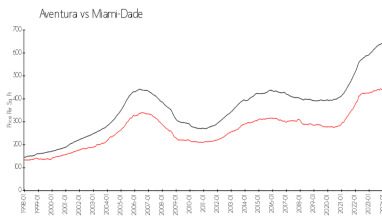

Unit 4504 - Yacht Club at Aventura

4504 - 19501 E Country Club Dr, Aventura, FL, Miami-Dade 33180

Unit Information

MLS Number: A11482524
Status: Active
Size: 800 Sq ft.
Bedrooms: 1
Full Bathrooms: 1
Half Bathrooms:
Parking Spaces:
View:
Rental Price: $3,000
List PPSF: $4
Valuated Price: $409,000
Valuated PPSF: $545

The above valuated price is a baseline figure that does not take into account any specific renovation, upgrade, split, merge, or deterioration of the unit.

Building Information

Number of units: 430
Number of active listings for rent: 41
Number of active listings for sale: 23
Building inventory for sale: 5%
Number of sales over the last 12 months: 27
Number of sales over the last 6 months: 16
Number of sales over the last 3 months: 8

Market Information

Yacht Club at	$484/sq. ft.	Aventura:	$437/sq. ft.
Aventura:		Miami-Dade:	$695/sq. ft.
Aventura:	$437/sq. ft.		

Inventory for Sale

Yacht Club at Aventura 5%
Aventura 5%
Miami-Dade 3%

Avg. Time to Close Over Last 12 Months

Yacht Club at Aventura 72 days
Aventura 89 days
Miami-Dade 81 days