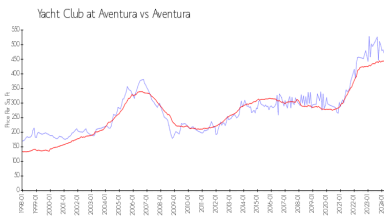

Unit 4504 - Yacht Club at Aventura

4504 - 19501 E Country Club Dr, Aventura, FL, Miami-Dade 33180

Unit Information

MLS Number: A11482524
 Status: Active
 Size: 800 Sq ft.
 Bedrooms: 1
 Full Bathrooms: 1
 Half Bathrooms:
 Parking Spaces:
 View:
 Rental Price: \$3,000
 List PPSF: \$4
 Valuated Price: \$409,000
 Valuated PPSF: \$545

Market Information

Yacht Club at	\$484/sq. ft.	Aventura:	\$437/sq. ft.
Aventura:		Miami-Dade:	\$695/sq. ft.
Aventura:	\$437/sq. ft.		

Inventory for Sale

Yacht Club at Aventura 5%
 Aventura 5%
 Miami-Dade 3%