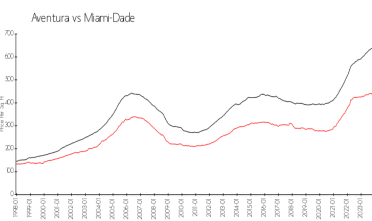

Building Association Information

Mystic Pointe Tower 600 Condominium
 (305) 932-4165

Market Information

Mystic Pointe Tower 600:	\$328/sq. ft.	Aventura:	\$437/sq. ft.
Aventura:	\$437/sq. ft.	Miami-Dade:	\$694/sq. ft.