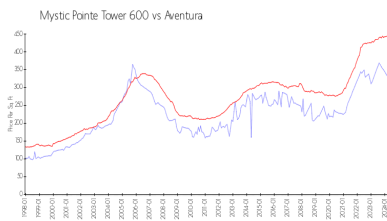

Building Association Information

Mystic Pointe Tower 600 Condominium
 (305) 932-4165

Market Information

Mystic Pointe Tower 600:	\$328/sq. ft.	Aventura:	\$437/sq. ft.
Aventura:	\$437/sq. ft.	Miami-Dade:	\$694/sq. ft.