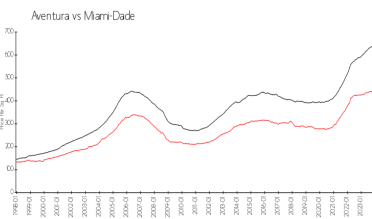

Building Association Information

Turnberry on the Green Condominium
 305-466-7767

Market Information

Turnberry on the Green:	\$396/sq. ft.	Aventura:	\$437/sq. ft.
Aventura:	\$437/sq. ft.	Miami-Dade:	\$695/sq. ft.