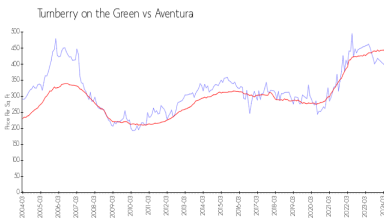

Building Association Information

Turnberry on the Green Condominium
 305-466-7767

Market Information

Turnberry on the Green:	\$396/sq. ft.	Aventura:	\$437/sq. ft.
Aventura:	\$437/sq. ft.	Miami-Dade:	\$695/sq. ft.