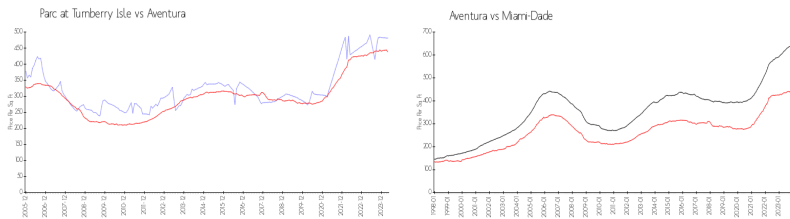

Market Information

Parc at Turnberry Isle:	$481/sq. ft.	Aventura:	$437/sq. ft.
Aventura:	$437/sq. ft.	Miami-Dade:	$695/sq. ft.

Inventory for Sale

Parc at Turnberry Isle: 5%
Aventura: 5%
Miami-Dade: 3%

Avg. Time to Close Over Last 12 Months

Parc at Turnberry Isle: 63 days
Aventura: 89 days
Miami-Dade: 81 days