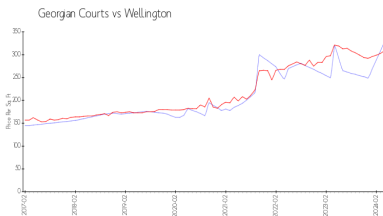

Market Information

Georgian Courts: \$330/sq. ft.
 Wellington: \$309/sq. ft.

Wellington: \$309/sq. ft.
 Palm Beach: \$475/sq. ft.

Inventory for Sale

Georgian Courts: 0%
 Wellington: 2%
 Palm Beach: 3%

Avg. Time to Close Over Last 12 Months

Georgian Courts: 40 days
 Wellington: 67 days
 Palm Beach: 56 days