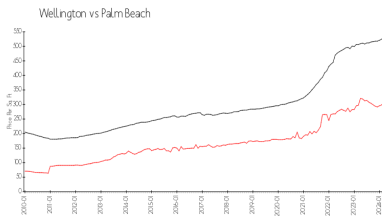

Market Information

Georgian Courts: \$330/sq. ft.
 Wellington: \$309/sq. ft.

Wellington: \$309/sq. ft.
 Palm Beach: \$475/sq. ft.

Inventory for Sale

Georgian Courts: 0%
 Wellington: 2%
 Palm Beach: 3%

Avg. Time to Close Over Last 12 Months

Georgian Courts: 40 days
 Wellington: 67 days
 Palm Beach: 56 days