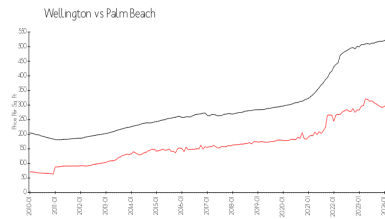

Unit 13789 Creston PI - Towne Place

13789 Creston PI - 1518-1571 Westchester Ave, Wellington, FL, Palm Beach 33414

Unit Information

MLS Number: RX-10977578
Status: Active
Size: 1,633 Sq ft.
Bedrooms: 2
Full Bathrooms: 2
Half Bathrooms: 1
Parking Spaces: Driveway, Garage - Attached
View:
Rental Price: $2,750
List PPSF: $2
Valuated Price: $346,000
Valuated PPSF: $284

The above valuated price is a baseline figure that does not take into account any specific renovation, upgrade, split, merge, or deterioration of the unit.

Building Information

Number of units: 100
Number of active listings for rent: 0
Number of active listings for sale: 0
Building inventory for sale: 0%
Number of sales over the last 12 months: 2
Number of sales over the last 6 months: 1
Number of sales over the last 3 months: 1

Market Information

Towne Place:	$284/sq. ft.	Wellington:	$309/sq. ft.
Wellington:	$309/sq. ft.	Palm Beach:	$475/sq. ft.

Inventory for Sale

Towne Place	0%
Wellington	2%
Palm Beach	3%

Avg. Time to Close Over Last 12 Months

Towne Place	40 days
Wellington	67 days
Palm Beach	56 days