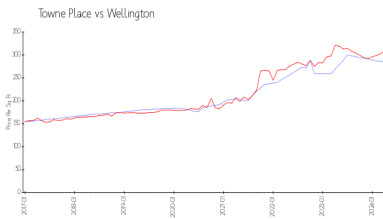

Unit 13789 Creston PI - Towne Place

13789 Creston PI - 1518-1571 Westchester Ave, Wellington, FL, Palm Beach 33414

Unit Information

MLS Number: RX-10977578
Status: Active
Size: 1,633 Sq ft.
Bedrooms: 2
Full Bathrooms: 2
Half Bathrooms: 1
Parking Spaces: Driveway, Garage - Attached
View:
Rental Price: $2,750
List PPSF: $2
Valuated Price: $346,000
Valuated PPSF: $284

The above valuated price is a baseline figure that does not take into account any specific renovation, upgrade, split, merge, or deterioration of the unit.

Building Information

Number of units: 100
Number of active listings for rent: 0
Number of active listings for sale: 0
Building inventory for sale: 0%
Number of sales over the last 12 months: 2
Number of sales over the last 6 months: 1
Number of sales over the last 3 months: 1

Market Information

Towne Place:	$284/sq. ft.	Wellington:	$309/sq. ft.
Wellington:	$309/sq. ft.	Palm Beach:	$475/sq. ft.

Inventory for Sale

Towne Place	0%
Wellington	2%
Palm Beach	3%

Avg. Time to Close Over Last 12 Months

Towne Place	40 days
Wellington	67 days
Palm Beach	56 days