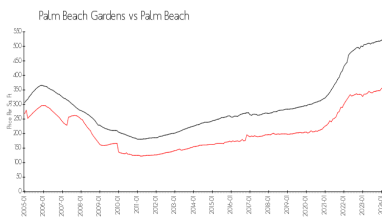

Unit 9111 Myrtlewood Cir W - Fiore at the Gardens

9111 Myrtlewood Cir W - 6101-10308 MyrtlewoodCir W, Palm Beach Gardens, FL, Palm Beach 33418

Unit Information

MLS Number:	RX-10979596
Status:	Active
Size:	946 Sq ft.
Bedrooms:	2
Full Bathrooms:	1
Half Bathrooms:	0
Parking Spaces:	Assigned
View:	
Rental Price:	$2,300
List PPSF:	$2
Valuated Price:	$310,000
Valuated PPSF:	$328

The above valuated price is a baseline figure that does not take into account any specific renovation, upgrade, split, merge, or deterioration of the unit.

Building Information

Number of units:	264
Number of active listings for rent:	0
Number of active listings for sale:	5
Building inventory for sale:	1%
Number of sales over the last 12 months:	11
Number of sales over the last 6 months:	7
Number of sales over the last 3 months:	5

Building Association Information

Fiore at the Gardens
Address: 100 Myrtlewood Dr,
Palm Beach Gardens, FL 33418
Phone: +1 561-776-6262

<https://www.fioreatthegardens.com/>

Market Information

Fiore at the Gardens: $331/sq. ft.

Palm Beach Gardens: $342/sq. ft.

Palm Beach Gardens: $342/sq. ft.

Palm Beach: $475/sq. ft.

Inventory for Sale

Fiore at the Gardens	2%
Palm Beach Gardens	2%
Palm Beach	3%

Avg. Time to Close Over Last 12 Months