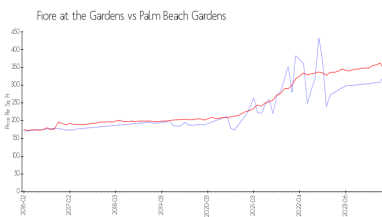

Unit 9111 Myrtlewood Cir W - Fiore at the Gardens

9111 Myrtlewood Cir W - 6101-10308 MyrtlewoodCir W, Palm Beach Gardens, FL, Palm Beach 33418

Unit Information

MLS Number:	RX-10979596
Status:	Active
Size:	946 Sq ft.
Bedrooms:	2
Full Bathrooms:	1
Half Bathrooms:	0
Parking Spaces:	Assigned
View:	
Rental Price:	$2,300
List PPSF:	$2
Valuated Price:	$310,000
Valuated PPSF:	$328

The above valuated price is a baseline figure that does not take into account any specific renovation, upgrade, split, merge, or deterioration of the unit.

Building Information

Number of units:	264
Number of active listings for rent:	0
Number of active listings for sale:	5
Building inventory for sale:	1%
Number of sales over the last 12 months:	11
Number of sales over the last 6 months:	7
Number of sales over the last 3 months:	5

Building Association Information

Fiore at the Gardens
Address: 100 Myrtlewood Dr,
Palm Beach Gardens, FL 33418
Phone: +1 561-776-6262

<https://www.fioreatthegardens.com/>

Market Information

Fiore at the Gardens: $331/sq. ft.

Palm Beach Gardens: $342/sq. ft.

Palm Beach Gardens: $342/sq. ft.

Palm Beach: $475/sq. ft.

Inventory for Sale

Fiore at the Gardens	2%
Palm Beach Gardens	2%
Palm Beach	3%

Avg. Time to Close Over Last 12 Months