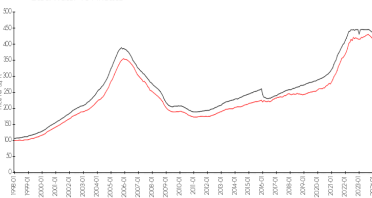

Clearwater vs Pinellas

Residence at Renaissance Square:	$263/sq. ft.	Clearwater:	$441/sq. ft.
Clearwater:	$441/sq. ft.	Pinellas:	$419/sq. ft.

Inventory for Sale

Residence at Renaissance Square	5%
Clearwater	4%
Pinellas	3%

Avg. Time to Close Over Last 12 Months

Residence at Renaissance Square	22 days
Clearwater	62 days
Pinellas	62 days