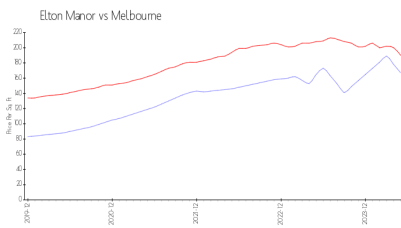

## Market Information

Elton Manor: \$167/sq. ft.  
Melbourne: \$190/sq. ft.

Melbourne: \$190/sq. ft.  
Brevard: \$219/sq. ft.