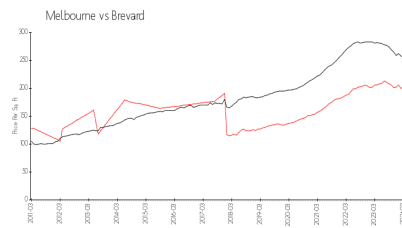

## Market Information

Elton Manor: \$167/sq. ft.  
Melbourne: \$190/sq. ft.

Melbourne: \$190/sq. ft.  
Brevard: \$219/sq. ft.