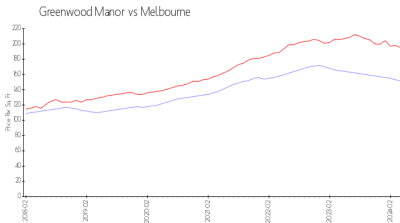

Market Information

Greenwood Manor: $152/sq. ft.
Melbourne: $195/sq. ft.