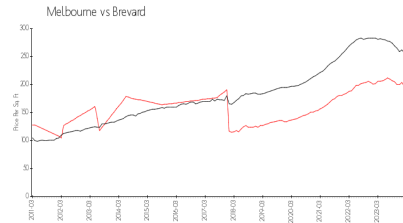

Melbourne: \$195/sq. ft.
 Brevard: \$226/sq. ft.

Inventory for Sale

Greenwood Manor	0%
Melbourne	0%
Brevard	1%

Avg. Time to Close Over Last 12 Months

Greenwood Manor	n/a
Melbourne	33 days
Brevard	41 days