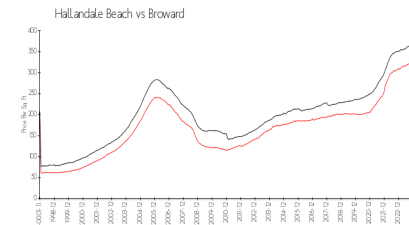

## Market Information

200 Leslie Condo: \$280/sq. ft.  
Hallandale Beach: \$325/sq. ft.

Hallandale Beach: \$325/sq. ft.  
Broward: \$351/sq. ft.