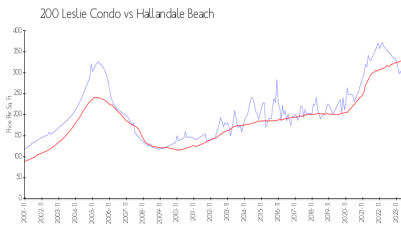

## Market Information

200 Leslie Condo: \$280/sq. ft.  
Hallandale Beach: \$325/sq. ft.

Hallandale Beach: \$325/sq. ft.  
Broward: \$351/sq. ft.