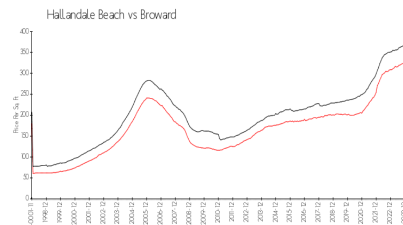

Market Information

2000 Ocean: $1401/sq. ft.
Hallandale Beach: $325/sq. ft.

Hallandale Beach: $325/sq. ft.
Broward: $351/sq. ft.

Inventory for Sale

2000 Ocean	41%
Hallandale Beach	4%
Broward	4%

Avg. Time to Close Over Last 12 Months

2000 Ocean	112 days
Hallandale Beach	76 days
Broward	67 days