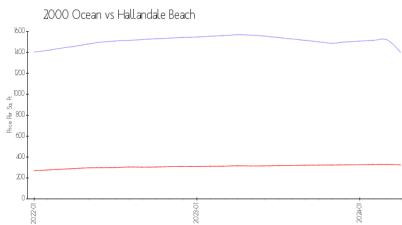

Market Information

2000 Ocean: $1401/sq. ft.
Hallandale Beach: $325/sq. ft.

Hallandale Beach: $325/sq. ft.
Broward: $351/sq. ft.

Inventory for Sale

2000 Ocean	41%
Hallandale Beach	4%
Broward	4%

Avg. Time to Close Over Last 12 Months

2000 Ocean	112 days
Hallandale Beach	76 days
Broward	67 days