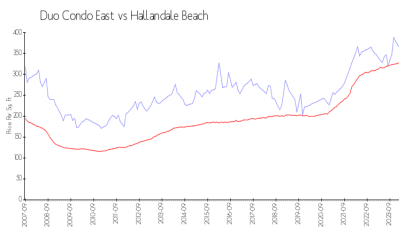

## Market Information

Duo Condo East: \$347/sq. ft.  
Hallandale Beach: \$325/sq. ft.

Hallandale Beach: \$325/sq. ft.  
Broward: \$353/sq. ft.