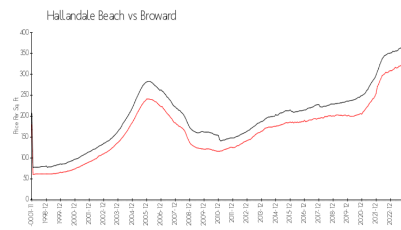

## Market Information

Duo Condo East: \$347/sq. ft.  
Hallandale Beach: \$325/sq. ft.

Hallandale Beach: \$325/sq. ft.  
Broward: \$353/sq. ft.