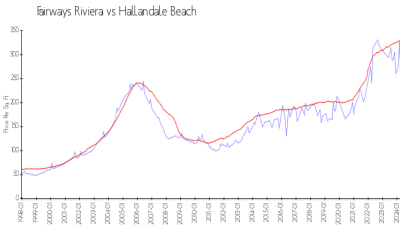

Market Information

Fairways Riviera: $256/sq. ft.
Hallandale Beach: $325/sq. ft.

Hallandale Beach: $325/sq. ft.
Broward: $351/sq. ft.

Inventory for Sale

Fairways Riviera	9%
Hallandale Beach	4%
Broward	4%

Avg. Time to Close Over Last 12 Months

Fairways Riviera	79 days
Hallandale Beach	76 days
Broward	67 days