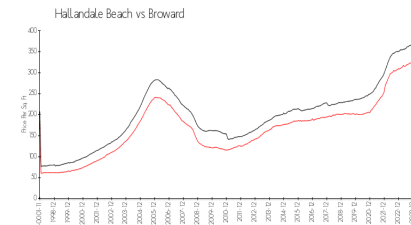

Market Information

Fairways Riviera: $256/sq. ft.
Hallandale Beach: $325/sq. ft.

Hallandale Beach: $325/sq. ft.
Broward: $351/sq. ft.

Inventory for Sale

Fairways Riviera	9%
Hallandale Beach	4%
Broward	4%

Avg. Time to Close Over Last 12 Months

Fairways Riviera	79 days
Hallandale Beach	76 days
Broward	67 days