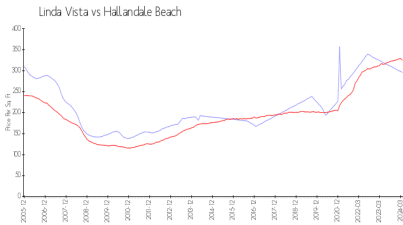

Linda Vista

2100 Diana Dr, Hallandale Beach, FL, Broward 33009

Building Information

Number of units: 29
 Number of active listings for rent: 0
 Number of active listings for sale: 0
 Building inventory for sale:
 Number of sales over the last 12 months: 0%%
 Number of sales over the last 6 months: 1
 Number of sales over the last 3 months: 1

Linda Vista Condominium Association Incorporated
 2100 Diana Drive
 Hallandale Beach, FL 33009-4716
 (954) 457-7395

Built in 2005 - 29 units - 3 floors

Market Information

Linda Vista: \$296/sq. ft.
 Hallandale Beach: \$325/sq. ft.