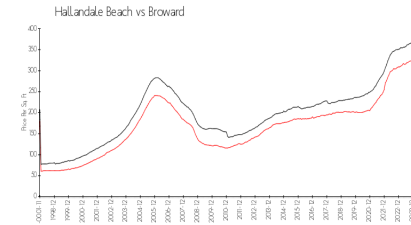

Linda Vista

2100 Diana Dr, Hallandale Beach, FL, Broward 33009

Building Information

Number of units: 29
 Number of active listings for rent: 0
 Number of active listings for sale: 0
 Building inventory for sale:
 Number of sales over the last 12 months: 0%%
 Number of sales over the last 6 months: 1
 Number of sales over the last 3 months: 1

Linda Vista Condominium Association Incorporated
 2100 Diana Drive
 Hallandale Beach, FL 33009-4716
 (954) 457-7395

Built in 2005 - 29 units - 3 floors

Market Information

Linda Vista: \$296/sq. ft.
 Hallandale Beach: \$325/sq. ft.