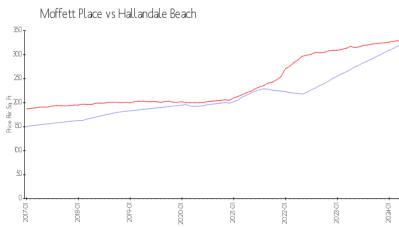

Moffett Place

1300 Moffett St, Hallandale Beach, FL, Broward 33009

Building Information

Number of units:	44
Number of active listings for rent:	0
Number of active listings for sale:	1
Building inventory for sale:	2%
Number of sales over the last 12 months:	1
Number of sales over the last 6 months:	0
Number of sales over the last 3 months:	0

Moffett Place
1300 Moffett St
Hallandale Beach, FL 33009
Phone: (954) 458-5761

Built in 1974 - 44 units - 3 floors

Market Information

Moffett Place: \$322/sq. ft.
Hallandale Beach: \$325/sq. ft.

Hallandale Beach: \$325/sq. ft.
Broward: \$351/sq. ft.