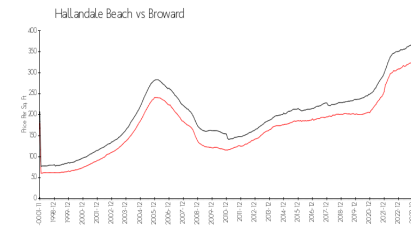

Moffett Place
1300 Moffett St
Hallandale Beach, FL 33009
Phone: (954) 458-5761

Built in 1974 - 44 units - 3 floors

Market Information

Moffett Place: \$322/sq. ft.
Hallandale Beach: \$325/sq. ft.

Hallandale Beach: \$325/sq. ft.
Broward: \$351/sq. ft.

Inventory for Sale

Moffett Place	2%
Hallandale Beach	4%
Broward	4%

Avg. Time to Close Over Last 12 Months

Moffett Place	9 days
Hallandale Beach	76 days
Broward	67 days