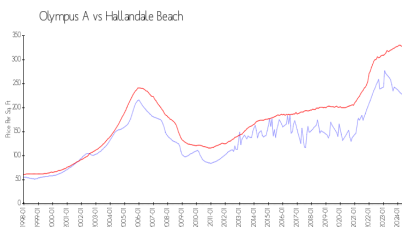

The Olympus Condominiums
Administration Office
954-456-8886
<http://olympuscondo.com/home.asp>

Built in 1975 - 286 units - 12 floors

Market Information

Olympus A: \$227/sq. ft.
Hallandale Beach: \$329/sq. ft.