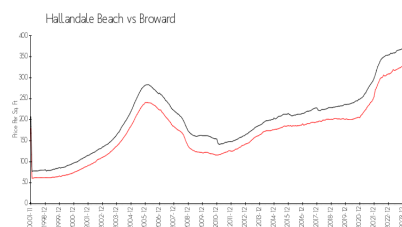

Market Information

Olympus A: $227/sq. ft.
Hallandale Beach: $329/sq. ft.

Hallandale Beach: $329/sq. ft.
Broward: $353/sq. ft.

Inventory for Sale

Olympus A	2%
Hallandale Beach	4%
Broward	4%

Avg. Time to Close Over Last 12 Months

Olympus A	87 days
Hallandale Beach	77 days
Broward	68 days