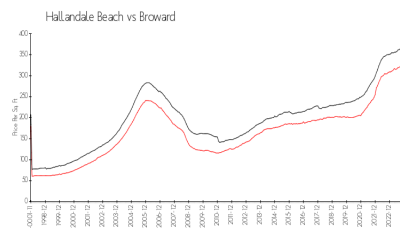

Market Information

Olympus B: $252/sq. ft.
Hallandale Beach: $325/sq. ft.

Hallandale Beach: $325/sq. ft.
Broward: $351/sq. ft.

Inventory for Sale

Olympus B	4%
Hallandale Beach	4%
Broward	4%

Avg. Time to Close Over Last 12 Months

Olympus B	89 days
Hallandale Beach	76 days
Broward	67 days