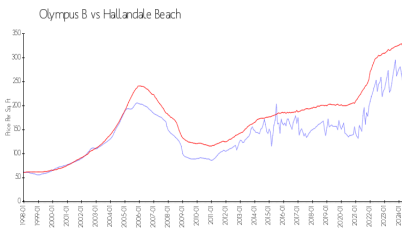

Market Information

Olympus B: $252/sq. ft.
Hallandale Beach: $325/sq. ft.

Hallandale Beach: $325/sq. ft.
Broward: $351/sq. ft.

Inventory for Sale

Olympus B	4%
Hallandale Beach	4%
Broward	4%

Avg. Time to Close Over Last 12 Months

Olympus B	89 days
Hallandale Beach	76 days
Broward	67 days