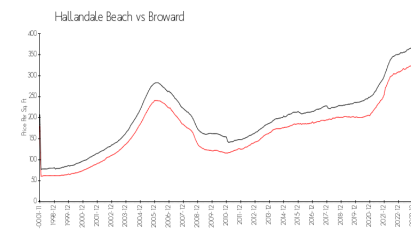

Market Information

Sea Edge: $281/sq. ft.
Hallandale Beach: $325/sq. ft.

Hallandale Beach: $325/sq. ft.
Broward: $351/sq. ft.

Inventory for Sale

Sea Edge
Hallandale Beach
0%%

Broward

Avg. Time to Close Over Last 12 Months

Sea Edge 72 days
Hallandale Beach 76 days
Broward 67 days