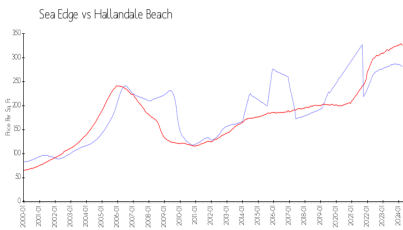

Market Information

Sea Edge: $281/sq. ft.
Hallandale Beach: $325/sq. ft.

Hallandale Beach: $325/sq. ft.
Broward: $351/sq. ft.

Inventory for Sale

Sea Edge
Hallandale Beach
0%%

Broward

Avg. Time to Close Over Last 12 Months

Sea Edge 72 days
Hallandale Beach 76 days
Broward 67 days