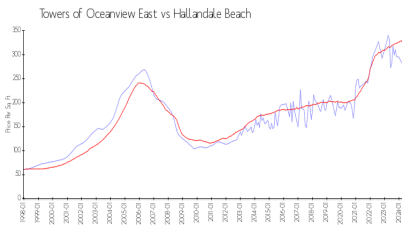

Towers of Oceanview East

400 Leslie Dr, Hallandale Beach, FL, Broward 33009

Building Information

Number of units: 296
 Number of active listings for rent: 1
 Number of active listings for sale: 8
 Building inventory for sale: 2%
 Number of sales over the last 12 months: 13
 Number of sales over the last 6 months: 4
 Number of sales over the last 3 months: 1

Towers Of Oceanview Point Condominium Assoc Inc
 400 Leslie Drive
 Hallandale Beach, FL33009-2914
 (954) 458-0411

Built in 1982 - 296 units - 11 floors

Market Information

Towers of Oceanview East: \$280/sq. ft.
 Hallandale Beach: \$325/sq. ft.