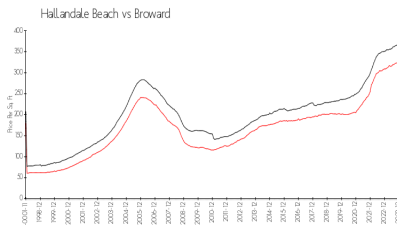

Towers of Oceanview East

400 Leslie Dr, Hallandale Beach, FL, Broward 33009

Building Information

Number of units: 296
 Number of active listings for rent: 1
 Number of active listings for sale: 8
 Building inventory for sale: 2%
 Number of sales over the last 12 months: 13
 Number of sales over the last 6 months: 4
 Number of sales over the last 3 months: 1

Towers Of Oceanview Point Condominium Assoc Inc
 400 Leslie Drive
 Hallandale Beach, FL33009-2914
 (954) 458-0411

Built in 1982 - 296 units - 11 floors

Market Information

Towers of Oceanview East: \$280/sq. ft.
 Hallandale Beach: \$325/sq. ft.