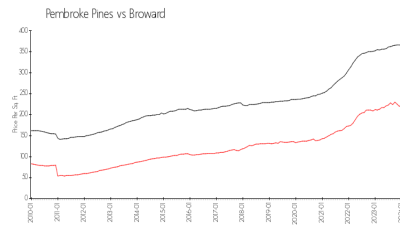

Cambridge at Century Village I & IV

901-1401 SW 128 Ter, Pembroke Pines, FL, Broward 33027

Building Information

Number of units:	544
Number of active listings for rent:	4
Number of active listings for sale:	21
Building inventory for sale:	3%
Number of sales over the last 12 months:	23
Number of sales over the last 6 months:	14
Number of sales over the last 3 months:	8

Century Village Pembroke Pines
 13800 SW 5th Ct,
 Pembroke Pines, FL 33027
 (954) 431-2137

Built in 1988 - 544 units - 4 floors

Market Information

Cambridge at Century Village I & IV: \$208/sq. ft.
 Pembroke Pines: \$208/sq. ft.