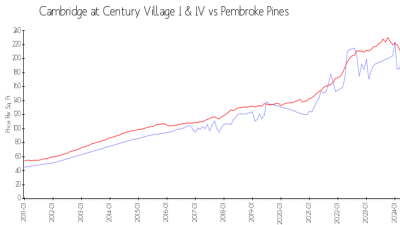

Cambridge at Century Village I & IV

901-1401 SW 128 Ter, Pembroke Pines, FL, Broward 33027

Building Information

Number of units:	544
Number of active listings for rent:	4
Number of active listings for sale:	21
Building inventory for sale:	3%
Number of sales over the last 12 months:	23
Number of sales over the last 6 months:	14
Number of sales over the last 3 months:	8

Century Village Pembroke Pines
 13800 SW 5th Ct,
 Pembroke Pines, FL 33027
 (954) 431-2137

Built in 1988 - 544 units - 4 floors

Market Information

Cambridge at Century Village I & IV: \$208/sq. ft.
 Pembroke Pines: \$208/sq. ft.