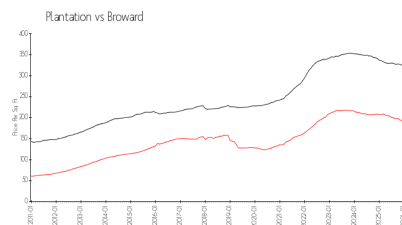

Market Information

Apple Creek: $157/sq. ft.
Plantation: $192/sq. ft.

Plantation: $192/sq. ft.
Broward: $304/sq. ft.

Inventory for Sale

Apple Creek	1%
Plantation	4%
Broward	6%

Avg. Time to Close Over Last 12 Months

Apple Creek	77 days
Plantation	73 days
Broward	89 days