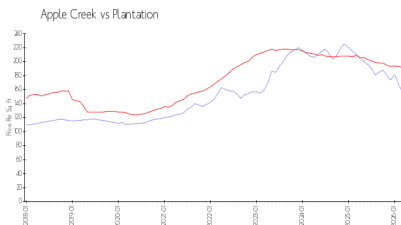

Apple Creek
Condo Association in Plantation
7021-7575 W Sunrise Blvd,
Plantation, FL 33313
<https://>

Built in 1974/1978 - 176 units - 2 floors

Market Information

Apple Creek: \$157/sq. ft.
Plantation: \$192/sq. ft.

Plantation: \$192/sq. ft.
Broward: \$304/sq. ft.

Inventory for Sale

Apple Creek	1%
Plantation	4%
Broward	6%

Avg. Time to Close Over Last 12 Months

Apple Creek	77 days
Plantation	73 days
Broward	89 days