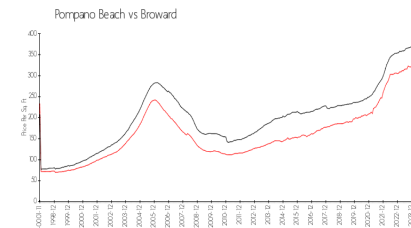

Market Information

Palm Aire 9: $193/sq. ft.
Pompano Beach: $310/sq. ft.

Pompano Beach: $310/sq. ft.
Broward: $353/sq. ft.

Inventory for Sale

Palm Aire 9	6%
Pompano Beach	3%
Broward	4%

Avg. Time to Close Over Last 12 Months

Palm Aire 9	120 days
Pompano Beach	73 days
Broward	68 days