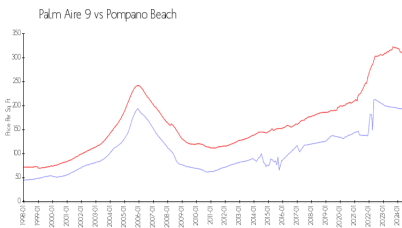

Market Information

Palm Aire 9: $193/sq. ft.
Pompano Beach: $310/sq. ft.

Pompano Beach: $310/sq. ft.
Broward: $353/sq. ft.

Inventory for Sale

Palm Aire 9	6%
Pompano Beach	3%
Broward	4%

Avg. Time to Close Over Last 12 Months

Palm Aire 9	120 days
Pompano Beach	73 days
Broward	68 days