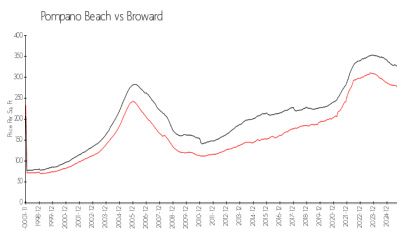

Seacrest Towers

1609 N Riverside Dr, Pompano Beach, FL, Broward 33062

Building Information

Number of units: 61
 Number of active listings for rent: 0
 Number of active listings for sale: 1
 Building inventory for sale: 1%
 Number of sales over the last 12 months: 1
 Number of sales over the last 6 months: 1
 Number of sales over the last 3 months: 0
 Seacrest Towers
 1609 N Riverside Dr,
 Pompano Beach, FL 33062
<https://>

Built in 1972 - 61 units -

Market Information

Seacrest Towers: \$352/sq. ft.
 Pompano Beach: \$272/sq. ft.

Pompano Beach: \$272/sq. ft.
 Broward: \$304/sq. ft.

Inventory for Sale

Seacrest Towers 1%
 Pompano Beach 6%
 Broward 6%

Avg. Time to Close Over Last 12 Months

Seacrest Towers 47 days
 Pompano Beach 89 days
 Broward 89 days