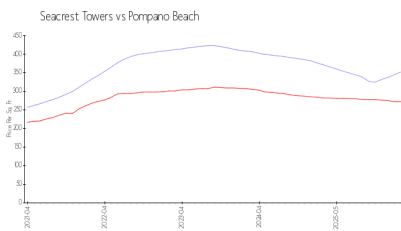

Seacrest Towers

1609 N Riverside Dr, Pompano Beach, FL, Broward 33062

Building Information

Number of units: 61
 Number of active listings for rent: 0
 Number of active listings for sale: 1
 Building inventory for sale: 1%
 Number of sales over the last 12 months: 1
 Number of sales over the last 6 months: 1
 Number of sales over the last 3 months: 0
 Seacrest Towers
 1609 N Riverside Dr,
 Pompano Beach, FL 33062
<https://>

Built in 1972 - 61 units -

Market Information

Seacrest Towers: \$352/sq. ft.
 Pompano Beach: \$272/sq. ft.

Pompano Beach: \$272/sq. ft.
 Broward: \$304/sq. ft.

Inventory for Sale

Seacrest Towers 1%
 Pompano Beach 6%
 Broward 6%

Avg. Time to Close Over Last 12 Months

Seacrest Towers 47 days
 Pompano Beach 89 days
 Broward 89 days