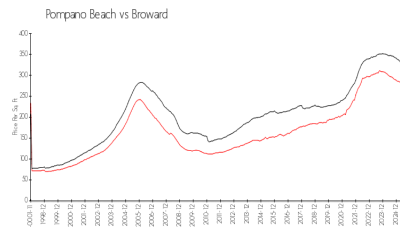

Market Information

Waterbury: $304/sq. ft.
Pompano Beach: $284/sq. ft.

Pompano Beach: $284/sq. ft.
Broward: $311/sq. ft.

Inventory for Sale

Waterbury 5%
Pompano Beach 3%
Broward 4%

Avg. Time to Close Over Last 12 Months

Waterbury 139 days
Pompano Beach 87 days
Broward 87 days