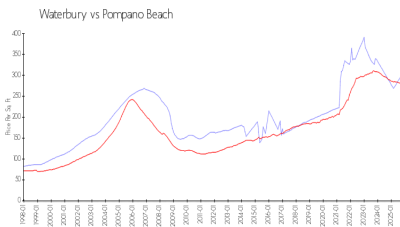

Market Information

Waterbury: $304/sq. ft.
Pompano Beach: $284/sq. ft.

Pompano Beach: $284/sq. ft.
Broward: $311/sq. ft.

Inventory for Sale

Waterbury 5%
Pompano Beach 3%
Broward 4%

Avg. Time to Close Over Last 12 Months

Waterbury 139 days
Pompano Beach 87 days
Broward 87 days