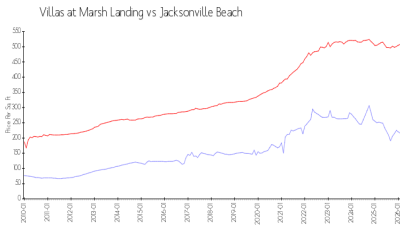

Market Information

Villas at Marsh Landing: \$212/sq. ft.
 Jacksonville Beach: \$510/sq. ft.

Jacksonville Beach: \$510/sq. ft.
 Duval: \$195/sq. ft.

Inventory for Sale

Villas at Marsh Landing: 3%
 Jacksonville Beach: 2%
 Duval: 2%