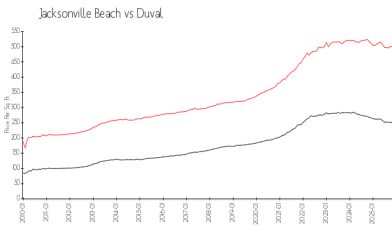

Market Information

Villas at Marsh Landing: $212/sq. ft.
Jacksonville Beach: $510/sq. ft.

Jacksonville Beach: $510/sq. ft.
Duval: $195/sq. ft.

Inventory for Sale

Villas at Marsh Landing: 3%
Jacksonville Beach: 2%
Duval: 2%

Avg. Time to Close Over Last 12 Months

Villas at Marsh Landing: 83 days
Jacksonville Beach: 71 days
Duval: 71 days