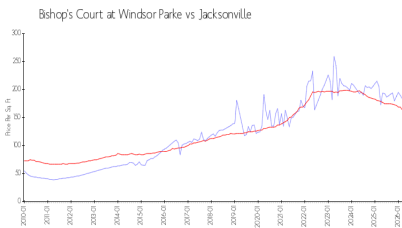

Bishop's Court at Windsor Parke: \$184/sq. ft.

Jacksonville: \$164/sq. ft.

Jacksonville: \$164/sq. ft.

Duval: \$195/sq. ft.

Inventory for Sale

Bishop's Court at Windsor Parke 4%

Jacksonville 2%

Duval 2%