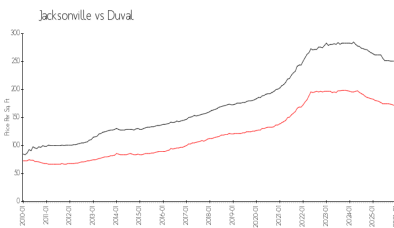

Bishop's Court at Windsor Parke: \$184/sq. ft.

Jacksonville: \$164/sq. ft.

Jacksonville: \$164/sq. ft.

Duval: \$195/sq. ft.

Inventory for Sale

Bishop's Court at Windsor Parke 4%

Jacksonville 2%

Duval 2%