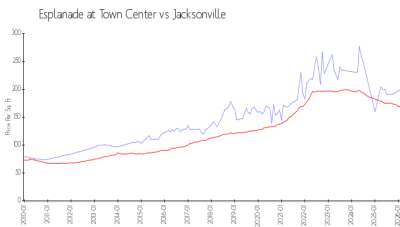

Esplanade at Town Center

10435 Midtown Pkwy, Jacksonville, FL, Duval 32246

Building Information

Number of units: 258
 Number of active listings for rent: 0
 Number of active listings for sale: 8
 Building inventory for sale: 3%
 Number of sales over the last 12 months: 14
 Number of sales over the last 6 months: 4
 Number of sales over the last 3 months: 1

ESPLANADE AT TOWN CENTER
 CONDOMINIUM ASSOCIATION, INC.
 7953 WESTPORT BAY DR N
 JACKSONVILLE FL 32244
 (904)771-3061
<https://>

Built in 2006 - 258 units - 4 floors

Market Information

Esplanade at Town Center: \$177/sq. ft.
 Jacksonville: \$164/sq. ft.

Jacksonville: \$164/sq. ft.
 Duval: \$195/sq. ft.

Inventory for Sale

Esplanade at Town Center: 3%
 Jacksonville: 2%
 Duval: 2%

Avg. Time to Close Over Last 12 Months

Esplanade at Town Center: 73 days
 Jacksonville: 71 days
 Duval: 71 days