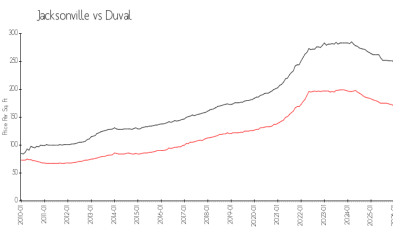

Market Information

Esplanade at Town Center: $177/sq. ft.
Jacksonville: $164/sq. ft.

Jacksonville: $164/sq. ft.
Duval: $195/sq. ft.

Inventory for Sale

Esplanade at Town Center: 3%
Jacksonville: 2%
Duval: 2%

Avg. Time to Close Over Last 12 Months

Esplanade at Town Center: 73 days
Jacksonville: 71 days
Duval: 71 days