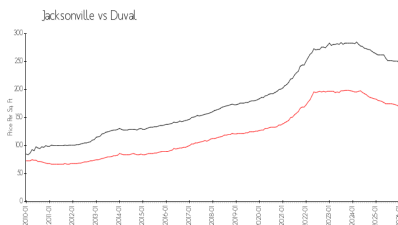

Built in 1969 - 136 units - 3 floors

Market Information

Golfview: \$94/sq. ft.
Jacksonville: \$164/sq. ft.

Jacksonville: \$164/sq. ft.
Duval: \$195/sq. ft.

Inventory for Sale

Golfview 2%
Jacksonville 2%
Duval 2%