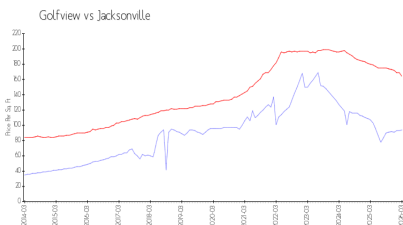

Built in 1969 - 136 units - 3 floors

Market Information

Golfview: \$94/sq. ft.
Jacksonville: \$164/sq. ft.

Jacksonville: \$164/sq. ft.
Duval: \$195/sq. ft.

Inventory for Sale

Golfview 2%
Jacksonville 2%
Duval 2%