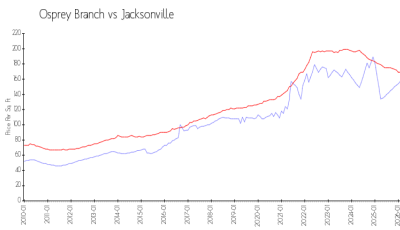

## Market Information

Osprey Branch: \$142/sq. ft.  
 Jacksonville: \$164/sq. ft.

Jacksonville: \$164/sq. ft.  
 Duval: \$195/sq. ft.