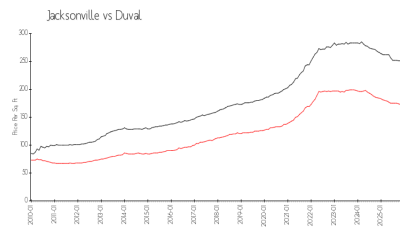

## Market Information

Osprey Branch: \$142/sq. ft.  
 Jacksonville: \$164/sq. ft.

Jacksonville: \$164/sq. ft.  
 Duval: \$195/sq. ft.