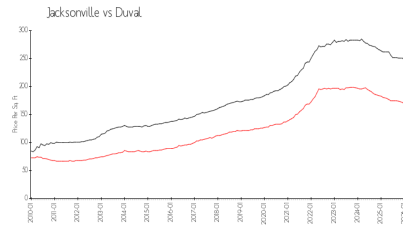

Built in 2005 - 76 units - 6 floors

Market Information

Palazzo:	\$284/sq. ft.	Jacksonville:	\$164/sq. ft.
Jacksonville:	\$164/sq. ft.	Duval:	\$195/sq. ft.

Inventory for Sale

Palazzo	1%
Jacksonville	2%
Duval	2%