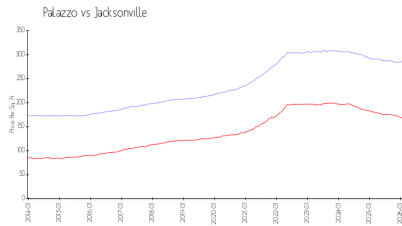

Built in 2005 - 76 units - 6 floors

Market Information

Palazzo:	\$284/sq. ft.	Jacksonville:	\$164/sq. ft.
Jacksonville:	\$164/sq. ft.	Duval:	\$195/sq. ft.

Inventory for Sale

Palazzo	1%
Jacksonville	2%
Duval	2%