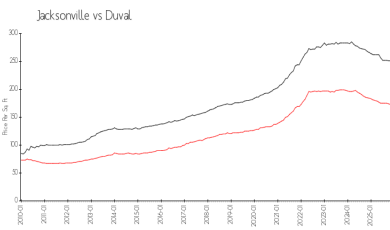

Market Information

Pottsburg Crossing: \$144/sq. ft.
 Jacksonville: \$164/sq. ft.

Jacksonville: \$164/sq. ft.
 Duval: \$195/sq. ft.

Inventory for Sale

Pottsburg Crossing 0%
 Jacksonville 2%
 Duval 2%

Avg. Time to Close Over Last 12 Months