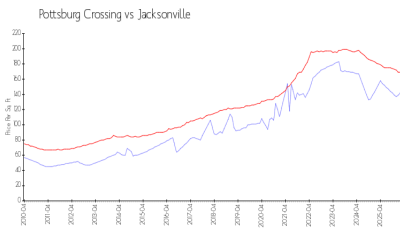

Market Information

Pottsburg Crossing: \$144/sq. ft.
 Jacksonville: \$164/sq. ft.

Jacksonville: \$164/sq. ft.
 Duval: \$195/sq. ft.

Inventory for Sale

Pottsburg Crossing 0%
 Jacksonville 2%
 Duval 2%

Avg. Time to Close Over Last 12 Months