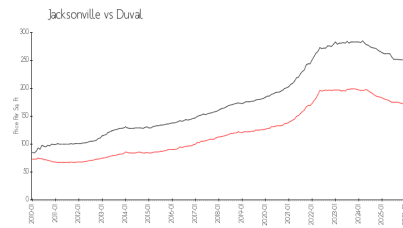

Built in 2005 - 160 units - 4 floors

Market Information

Retreat at Campfield: \$147/sq. ft.
 Jacksonville: \$164/sq. ft.

Jacksonville: \$164/sq. ft.
 Duval: \$195/sq. ft.

Inventory for Sale

Retreat at Campfield 1%
 Jacksonville 2%
 Duval 2%