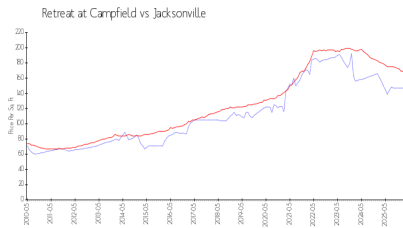

Built in 2005 - 160 units - 4 floors

Market Information

Retreat at Campfield: \$147/sq. ft.
 Jacksonville: \$164/sq. ft.

Jacksonville: \$164/sq. ft.
 Duval: \$195/sq. ft.

Inventory for Sale

Retreat at Campfield 1%
 Jacksonville 2%
 Duval 2%

Avg. Time to Close Over Last 12 Months

Retreat at Campfield 85 days
 Jacksonville 71 days
 Duval 71 days