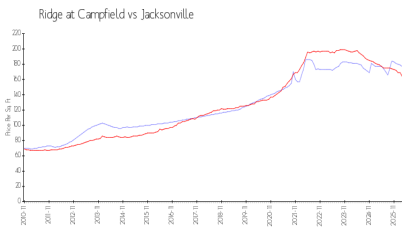

Ridge at Campfield

11166-11424 Campfield Cir, Jacksonville, FL, Duval 32256

Building Information

Number of units: 106
 Number of active listings for rent: 0
 Number of active listings for sale: 1
 Building inventory for sale: 0%
 Number of sales over the last 12 months: 3
 Number of sales over the last 6 months: 1
 Number of sales over the last 3 months: 0
 Campfield Condominium Association Inc
 11251 Campfield Dr,
 Jacksonville, FL 32256
 (904) 519-0647
<https://>

Built in 2005 - 106 units - 2 floors

Market Information

Ridge at Campfield: \$177/sq. ft.
 Jacksonville: \$164/sq. ft.

Jacksonville: \$164/sq. ft.
 Duval: \$195/sq. ft.

Inventory for Sale

Ridge at Campfield 0%
 Jacksonville 2%
 Duval 2%