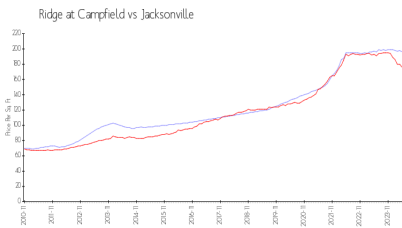

Ridge at Campfield

11166-11424 Campfield Cir, Jacksonville, FL, Duval 32256

Building Information

| | |
|--|-----|
| Number of units: | 106 |
| Number of active listings for rent: | 0 |
| Number of active listings for sale: | 0 |
| Building inventory for sale: | |
| Number of sales over the last 12 months: | 0%% |
| Number of sales over the last 6 months: | 0 |
| Number of sales over the last 3 months: | 0 |

Campfield Condominium Association Inc
11251 Campfield Dr,
Jacksonville, FL 32256
(904) 519-0647

Built in 2005 - 106 units - 2 floors

Market Information

Ridge at Campfield: \$196/sq. ft.
Jacksonville: \$176/sq. ft.