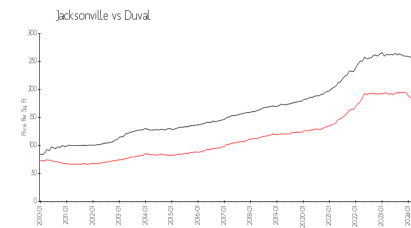

Market Information

Ridge at Campfield: $196/sq. ft.
Jacksonville: $176/sq. ft.

Jacksonville: $176/sq. ft.
Duval: $217/sq. ft.

Inventory for Sale

Ridge at Campfield
Jacksonville
0%%

Duval

Avg. Time to Close Over Last 12 Months

Ridge at Campfield	2 days
Jacksonville	51 days
Duval	48 days