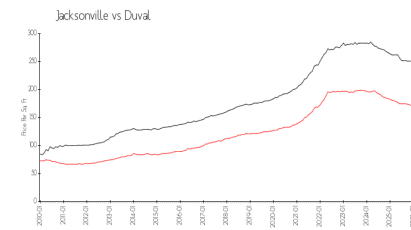

Built in 2005 - 106 units - 2 floors

Market Information

Ridge at Campfield: \$177/sq. ft.
 Jacksonville: \$164/sq. ft.

Jacksonville: \$164/sq. ft.
 Duval: \$195/sq. ft.

Inventory for Sale

Ridge at Campfield 0%
 Jacksonville 2%
 Duval 2%