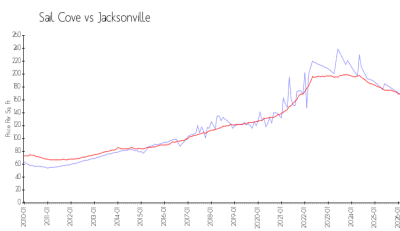

## Market Information

Sail Cove: \$167/sq. ft.  
 Jacksonville: \$164/sq. ft.

Jacksonville: \$164/sq. ft.  
 Duval: \$195/sq. ft.