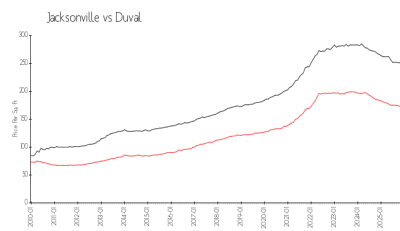

## Market Information

Sail Cove: \$167/sq. ft.  
 Jacksonville: \$164/sq. ft.

Jacksonville: \$164/sq. ft.  
 Duval: \$195/sq. ft.