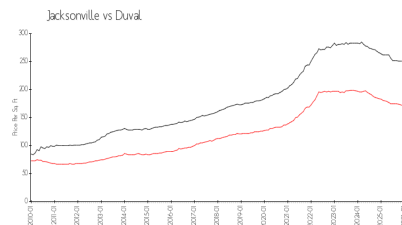

## Market Information

Tides at Sweewater: \$150/sq. ft.  
 Jacksonville: \$164/sq. ft.

Jacksonville: \$164/sq. ft.  
 Duval: \$195/sq. ft.