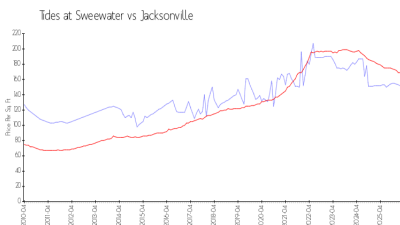

# Tides at Sweewater

11655 - 11959 Surfbird Cir, Jacksonville, FL, Duval 32225

## Building Information

Number of units: 222  
 Number of active listings for rent: 0  
 Number of active listings for sale: 8  
 Building inventory for sale: 3%  
 Number of sales over the last 12 months: 13  
 Number of sales over the last 6 months: 7  
 Number of sales over the last 3 months: 3  
 Sweetwater by Del Webb  
 11730 Surfbird Circle  
 Jacksonville FL, 32256  
 866-659-0640  
<https://>

## Market Information

Tides at Sweewater: \$150/sq. ft.  
 Jacksonville: \$164/sq. ft.

Jacksonville: \$164/sq. ft.  
 Duval: \$195/sq. ft.