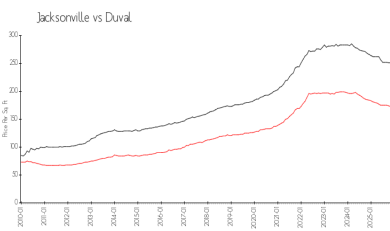

## Market Information

Timber Run: \$112/sq. ft.  
 Jacksonville: \$164/sq. ft.

Jacksonville: \$164/sq. ft.  
 Duval: \$195/sq. ft.