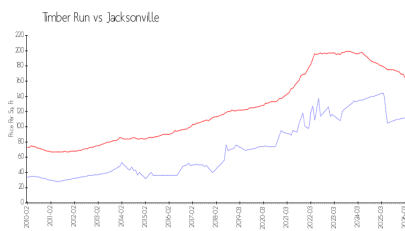

## Market Information

Timber Run: \$112/sq. ft.  
 Jacksonville: \$164/sq. ft.

Jacksonville: \$164/sq. ft.  
 Duval: \$195/sq. ft.