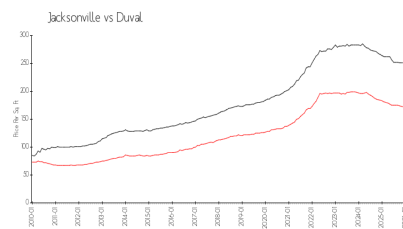

Market Information

Twinleaf at Bartram Park: $160/sq. ft.
Jacksonville: $164/sq. ft.

Jacksonville: $164/sq. ft.
Duval: $195/sq. ft.

Inventory for Sale

Twinleaf at Bartram Park: 0%
Jacksonville: 2%
Duval: 2%

Avg. Time to Close Over Last 12 Months

Twinleaf at Bartram Park: 68 days
Jacksonville: 71 days
Duval: 71 days