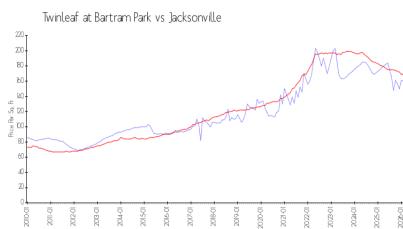

Market Information

Twinleaf at Bartram Park: $160/sq. ft.
Jacksonville: $164/sq. ft.

Jacksonville: $164/sq. ft.
Duval: $195/sq. ft.

Inventory for Sale

Twinleaf at Bartram Park: 0%
Jacksonville: 2%
Duval: 2%

Avg. Time to Close Over Last 12 Months

Twinleaf at Bartram Park: 68 days
Jacksonville: 71 days
Duval: 71 days