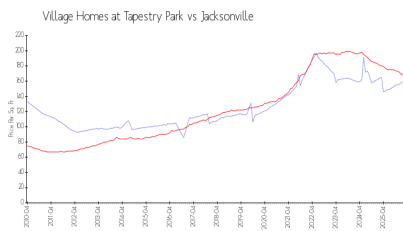

Tapestry Park

â€¢ 9822 Tapestry Park Circle, Jacksonville, FL 32246

â€¢ (904) 493-1603

<https://www.tapestryparkllc.com/>

Built in 2008 - 52 units - 3 floors

Market Information

Village Homes at Tapestry Park: \$161/sq. ft.
 Jacksonville: \$164/sq. ft.

Jacksonville: \$164/sq. ft.
 Duval: \$195/sq. ft.

Inventory for Sale

Village Homes at Tapestry Park: 1%
 Jacksonville: 2%
 Duval: 2%

Avg. Time to Close Over Last 12 Months

Village Homes at Tapestry Park: 71 days
 Jacksonville: 71 days
 Duval: 71 days