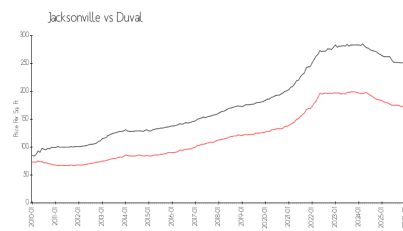

Market Information

Village Homes at Tapestry Park: $161/sq. ft.
Jacksonville: $164/sq. ft.

Jacksonville: $164/sq. ft.
Duval: $195/sq. ft.

Inventory for Sale

Village Homes at Tapestry Park: 1%
Jacksonville: 2%
Duval: 2%

Avg. Time to Close Over Last 12 Months

Village Homes at Tapestry Park: 71 days
Jacksonville: 71 days
Duval: 71 days