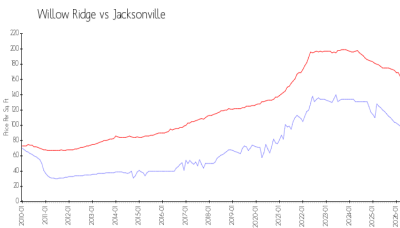

Willow Ridge

3711 Kirkpatrick Cir, Jacksonville, FL, Duval 32210

Building Information

Number of units: 192
 Number of active listings for rent: 6
 Number of active listings for sale: 18
 Building inventory for sale: 9%
 Number of sales over the last 12 months: 3
 Number of sales over the last 6 months: 3
 Number of sales over the last 3 months: 0
 Willow Ridge
 Condominium Association, Inc
 5455 A1a S Saint Augustine, FL 32080
 Phone: (904) 908-4970
<https://>

Built in 2006 - 192 units - 2 floors

Market Information

Willow Ridge: \$99/sq. ft.
 Jacksonville: \$164/sq. ft.

Jacksonville: \$164/sq. ft.
 Duval: \$195/sq. ft.

Inventory for Sale

Willow Ridge 9%
 Jacksonville 2%
 Duval 2%