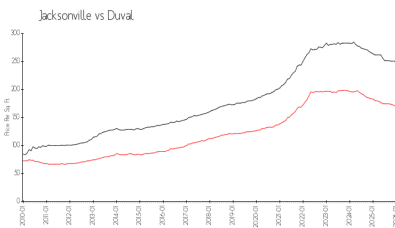

Willow Ridge

3711 Kirkpatrick Cir, Jacksonville, FL, Duval 32210

Building Information

Number of units: 192
 Number of active listings for rent: 6
 Number of active listings for sale: 18
 Building inventory for sale: 9%
 Number of sales over the last 12 months: 3
 Number of sales over the last 6 months: 3
 Number of sales over the last 3 months: 0
 Willow Ridge
 Condominium Association, Inc
 5455 A1a S Saint Augustine, FL 32080
 Phone: (904) 908-4970
<https://>

Built in 2006 - 192 units - 2 floors

Market Information

Willow Ridge: \$99/sq. ft.
 Jacksonville: \$164/sq. ft.

Jacksonville: \$164/sq. ft.
 Duval: \$195/sq. ft.

Inventory for Sale

Willow Ridge 9%
 Jacksonville 2%
 Duval 2%