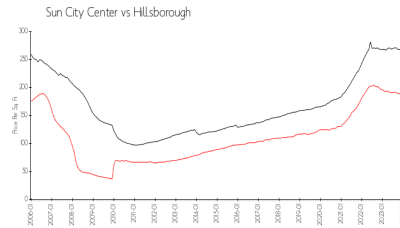

## Market Information

Lancaster IV: \$154/sq. ft.  
 Sun City Center: \$184/sq. ft.

Sun City Center: \$184/sq. ft.  
 Hillsborough: \$251/sq. ft.