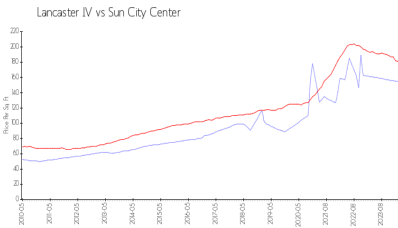

## Market Information

Lancaster IV: \$154/sq. ft.  
 Sun City Center: \$184/sq. ft.

Sun City Center: \$184/sq. ft.  
 Hillsborough: \$251/sq. ft.