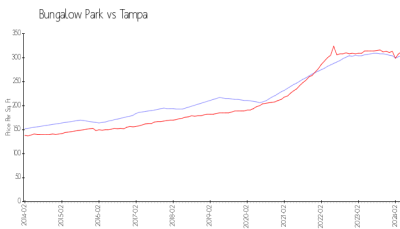

Bungalow Park

2900 W Azelee St, Tampa, FL, Hillsborough 33609

Building Information

Number of units: 14
Number of active listings for rent: 0
Number of active listings for sale: 0
Building inventory for sale:
Number of sales over the last 12 months: 0%
Number of sales over the last 6 months: 0
Number of sales over the last 3 months: 0

Built in 1997 - 14 units - 2 floors

Market Information

Bungalow Park: \$304/sq. ft.
Tampa: \$312/sq. ft.

Tampa: \$312/sq. ft.
Hillsborough: \$251/sq. ft.

Inventory for Sale

Bungalow Park
Tampa
0%
Hillsborough