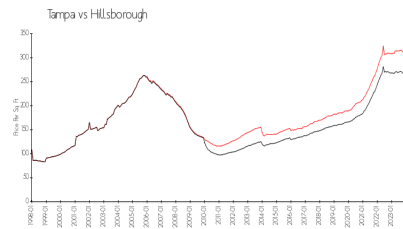

Built in 1997 - 14 units - 2 floors

Market Information

Bungalow Park: \$304/sq. ft.
Tampa: \$312/sq. ft.

Tampa: \$312/sq. ft.
Hillsborough: \$251/sq. ft.

Inventory for Sale

Bungalow Park
Tampa
0%
Hillsborough