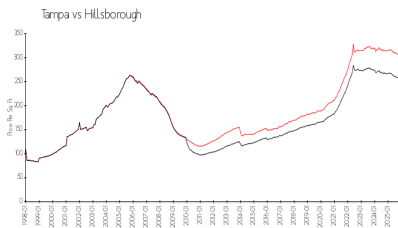

Culbreath Key Bayside Bldg 1 to 9

5000 Culbreath Key Wy, Tampa, FL, Hillsborough 33611

Building Information

Number of units: 254
 Number of active listings for rent: 1
 Number of active listings for sale: 20
 Building inventory for sale: 7%
 Number of sales over the last 12 months: 11
 Number of sales over the last 6 months: 7
 Number of sales over the last 3 months: 3
 Culbreath Key Condos
 5000 Culbreath Key Way
 Tampa, FL 33611
 +1 813-835-8191
<https://>

Built in 1999 - 254 units - 3 floors

Market Information

Culbreath Key Bayside Bldg 1 to 9:	\$256/sq. ft.	Tampa:	\$301/sq. ft.
Tampa:	\$301/sq. ft.	Hillsborough:	\$226/sq. ft.

Inventory for Sale

Culbreath Key Bayside Bldg 1 to 9	7%
Tampa	5%
Hillsborough	5%