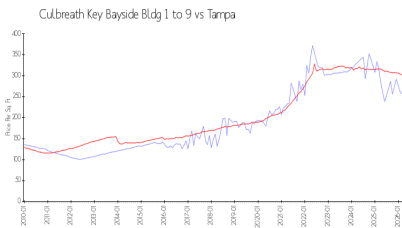

Culbreath Key Bayside Bldg 1 to 9

5000 Culbreath Key Wy, Tampa, FL, Hillsborough 33611

Building Information

Number of units: 254
 Number of active listings for rent: 1
 Number of active listings for sale: 20
 Building inventory for sale: 7%
 Number of sales over the last 12 months: 11
 Number of sales over the last 6 months: 7
 Number of sales over the last 3 months: 3
 Culbreath Key Condos
 5000 Culbreath Key Way
 Tampa, FL 33611
 +1 813-835-8191
<https://>

Built in 1999 - 254 units - 3 floors

Market Information

Culbreath Key Bayside Bldg 1 to 9:	\$256/sq. ft.	Tampa:	\$301/sq. ft.
Tampa:	\$301/sq. ft.	Hillsborough:	\$226/sq. ft.

Inventory for Sale

Culbreath Key Bayside Bldg 1 to 9	7%
Tampa	5%
Hillsborough	5%