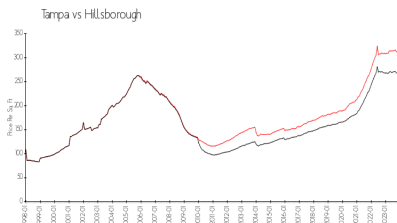

Market Information

Renaissance Villas: $136/sq. ft.
Tampa: $312/sq. ft.

Tampa: $312/sq. ft.
Hillsborough: $251/sq. ft.

Inventory for Sale

Renaissance Villas	3%
Tampa	2%
Hillsborough	2%

Avg. Time to Close Over Last 12 Months

Renaissance Villas	62 days
Tampa	43 days
Hillsborough	44 days