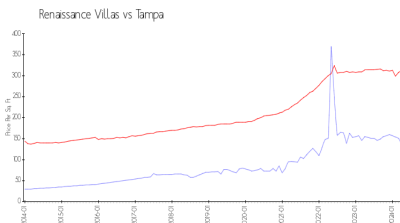

Renaissance Villas

201-206 Poinsettia Pine Ct, Tampa, FL, Hillsborough 33612

Building Information

Number of units:	212
Number of active listings for rent:	0
Number of active listings for sale:	7
Building inventory for sale:	3%
Number of sales over the last 12 months:	16
Number of sales over the last 6 months:	4
Number of sales over the last 3 months:	2

Renaissance Villas
 Condominium Association Inc
 Address: 13911 N Dale Mabry Hwy
 Tampa, Florida 33618

Built in 1975 - 212 units - 2 floors

Market Information

Renaissance Villas: \$136/sq. ft.
 Tampa: \$312/sq. ft.

Tampa: \$312/sq. ft.
 Hillsborough: \$251/sq. ft.

Inventory for Sale

Renaissance Villas	3%
Tampa	2%
Hillsborough	2%

Avg. Time to Close Over Last 12 Months

Renaissance Villas	62 days
Tampa	43 days
Hillsborough	44 days