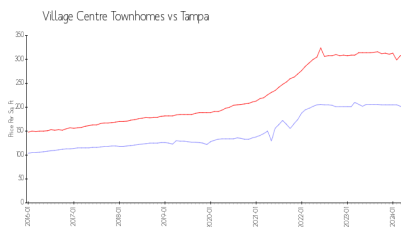

Village Centre Townhomes

7531-7574 Tamarind Ave, Tampa, FL, Hillsborough 33625

Building Information

Number of units:	105
Number of active listings for rent:	1
Number of active listings for sale:	2
Building inventory for sale:	1%
Number of sales over the last 12 months:	3
Number of sales over the last 6 months:	2
Number of sales over the last 3 months:	1

Village Centre
 Townhomes:
 Tampa: \$200/sq. ft.
 \$312/sq. ft.

Tampa: \$312/sq. ft.
 Hillsborough: \$251/sq. ft.

Inventory for Sale

Village Centre Townhomes	1%
Tampa	2%
Hillsborough	2%

Avg. Time to Close Over Last 12 Months