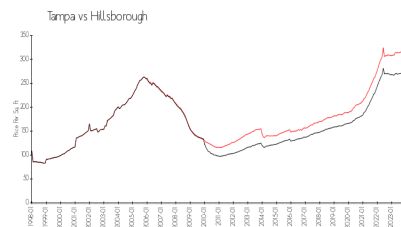

Market Information

Village Centre
Townhomes:
Tampa: $200/sq. ft.
                              $312/sq. ft.

Tampa: $312/sq. ft.
Hillsborough: $251/sq. ft.

Inventory for Sale

Village Centre Townhomes	1%
Tampa	2%
Hillsborough	2%

Avg. Time to Close Over Last 12 Months

Village Centre Townhomes	41 days
Tampa	43 days
Hillsborough	44 days