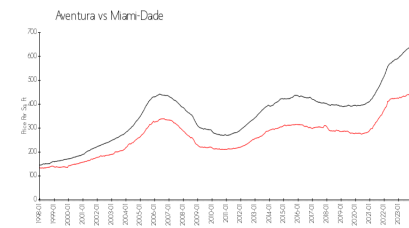

Built in 1990 - 351 units - 20 floors

Parc Central Aventura East Condominium Association Inc
(305) 466-3515

Market Information

Parc Central East: \$398/sq. ft.
Aventura: \$438/sq. ft.

Aventura: \$438/sq. ft.
Miami-Dade: \$703/sq. ft.