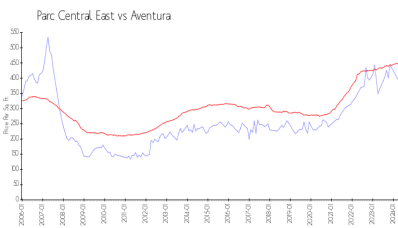

Built in 1990 - 351 units - 20 floors

Parc Central Aventura East Condominium Association Inc
(305) 466-3515

Market Information

Parc Central East: \$398/sq. ft.
Aventura: \$438/sq. ft.

Aventura: \$438/sq. ft.
Miami-Dade: \$703/sq. ft.